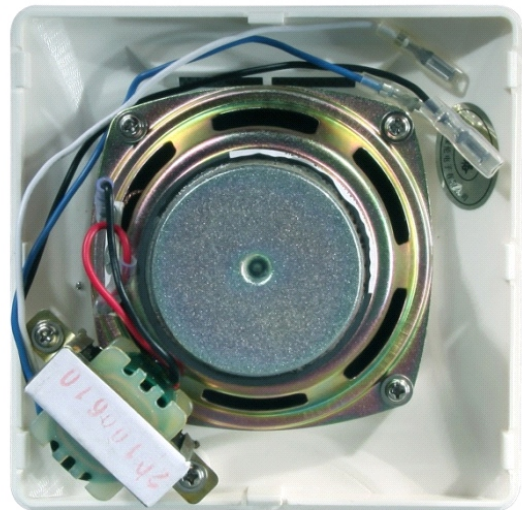

Ceiling Speaker

T-103E

Material: plastic shell + plastic mesh cover

Description:

High-grade bedhead speakers, unique appearance, using small caliber speaker unit. The rear cover lock card is easy to install. Applicable to hotels etc.

Specifications:

Model	T-103E
Power taps @100V	1.5W, 3W
Power taps @70V	0.75W, 1.5W
Impedance	Black: Com Blue: 6.7 K Ω White: 3.3 K Ω
SPL(1W/1M)	89dB
Frequency response (-10dB)	80-16KHz
Speaker driver	3"
Dimensions	115 x 60mm
Weight	0.5Kg